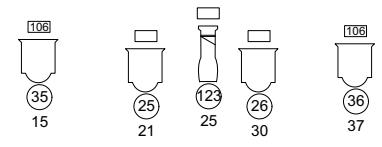

Regent Masking and LX 2026 v6.vwx
Scale: 1:70 at A3

5 fixtures on the circle rail

Dome fixtures at the rear of the Auditorium

1 Ton SWL FOH
Hanging point
No motor

1 Ton SWL FOH
Hanging point
No motor

SETTING LINE

12458

ORCHESTRA PIT
This section is motorised

LED Fixtures indicated in Blue are not included within the hire contract.
Please contact us for current pricing

2026 Instruments Inventory Used Remaining			
	Selecon Pacific Zoom 2-28"	29	29 0
	7' 1.2K Fresnel	68	68 0
	Par 64 CP62	8	8 0
	Iris 4 1250w	4	4 0
	Maverick Force S spot	10	10 0
	Rogue R2X wash	8	8 0
	Robe T11 profile	2	2 0
	Selecon 2K Fresnel 10"	14	14 0

Legend

Chris James Gel Colour
Dimmer Circuit Number
Circuit number
Universe / Address

63A

Fire Exit

TECH ROOM

vertical sliding infill wall normally up and open

Access door to stage runoff area when infill wall is in the lowered position