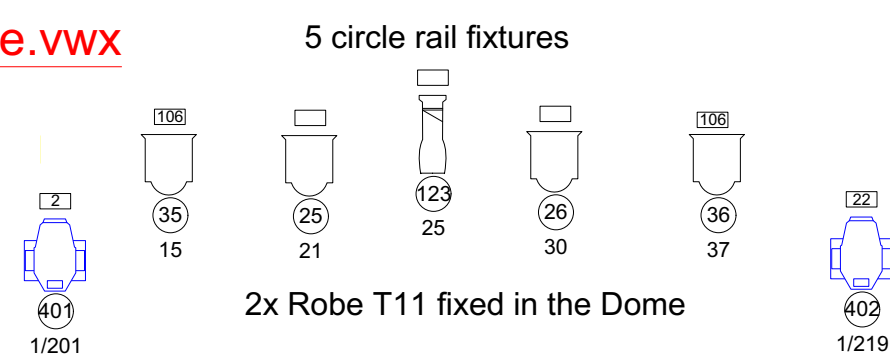

Legend

Chris James		132 Blue
Colour		021 GoldAmber
		106 Red
Dimmer		158 Amber
Circuit Number	Universe / Address	104 Yellow
		139 Green
		119 Dark Blue

Truss is in front of the orchestra pit

Regent Theatre LX & LED 2026v6 blue.vwx

Scale: 1:50

Circle rail circuit numbers
1-6 7 through 44 45-50

Arch lights dimmer 27
through 30

LED Fixtures indicated in Blue
are not included within the hire contract.

Please contact us for current pricing