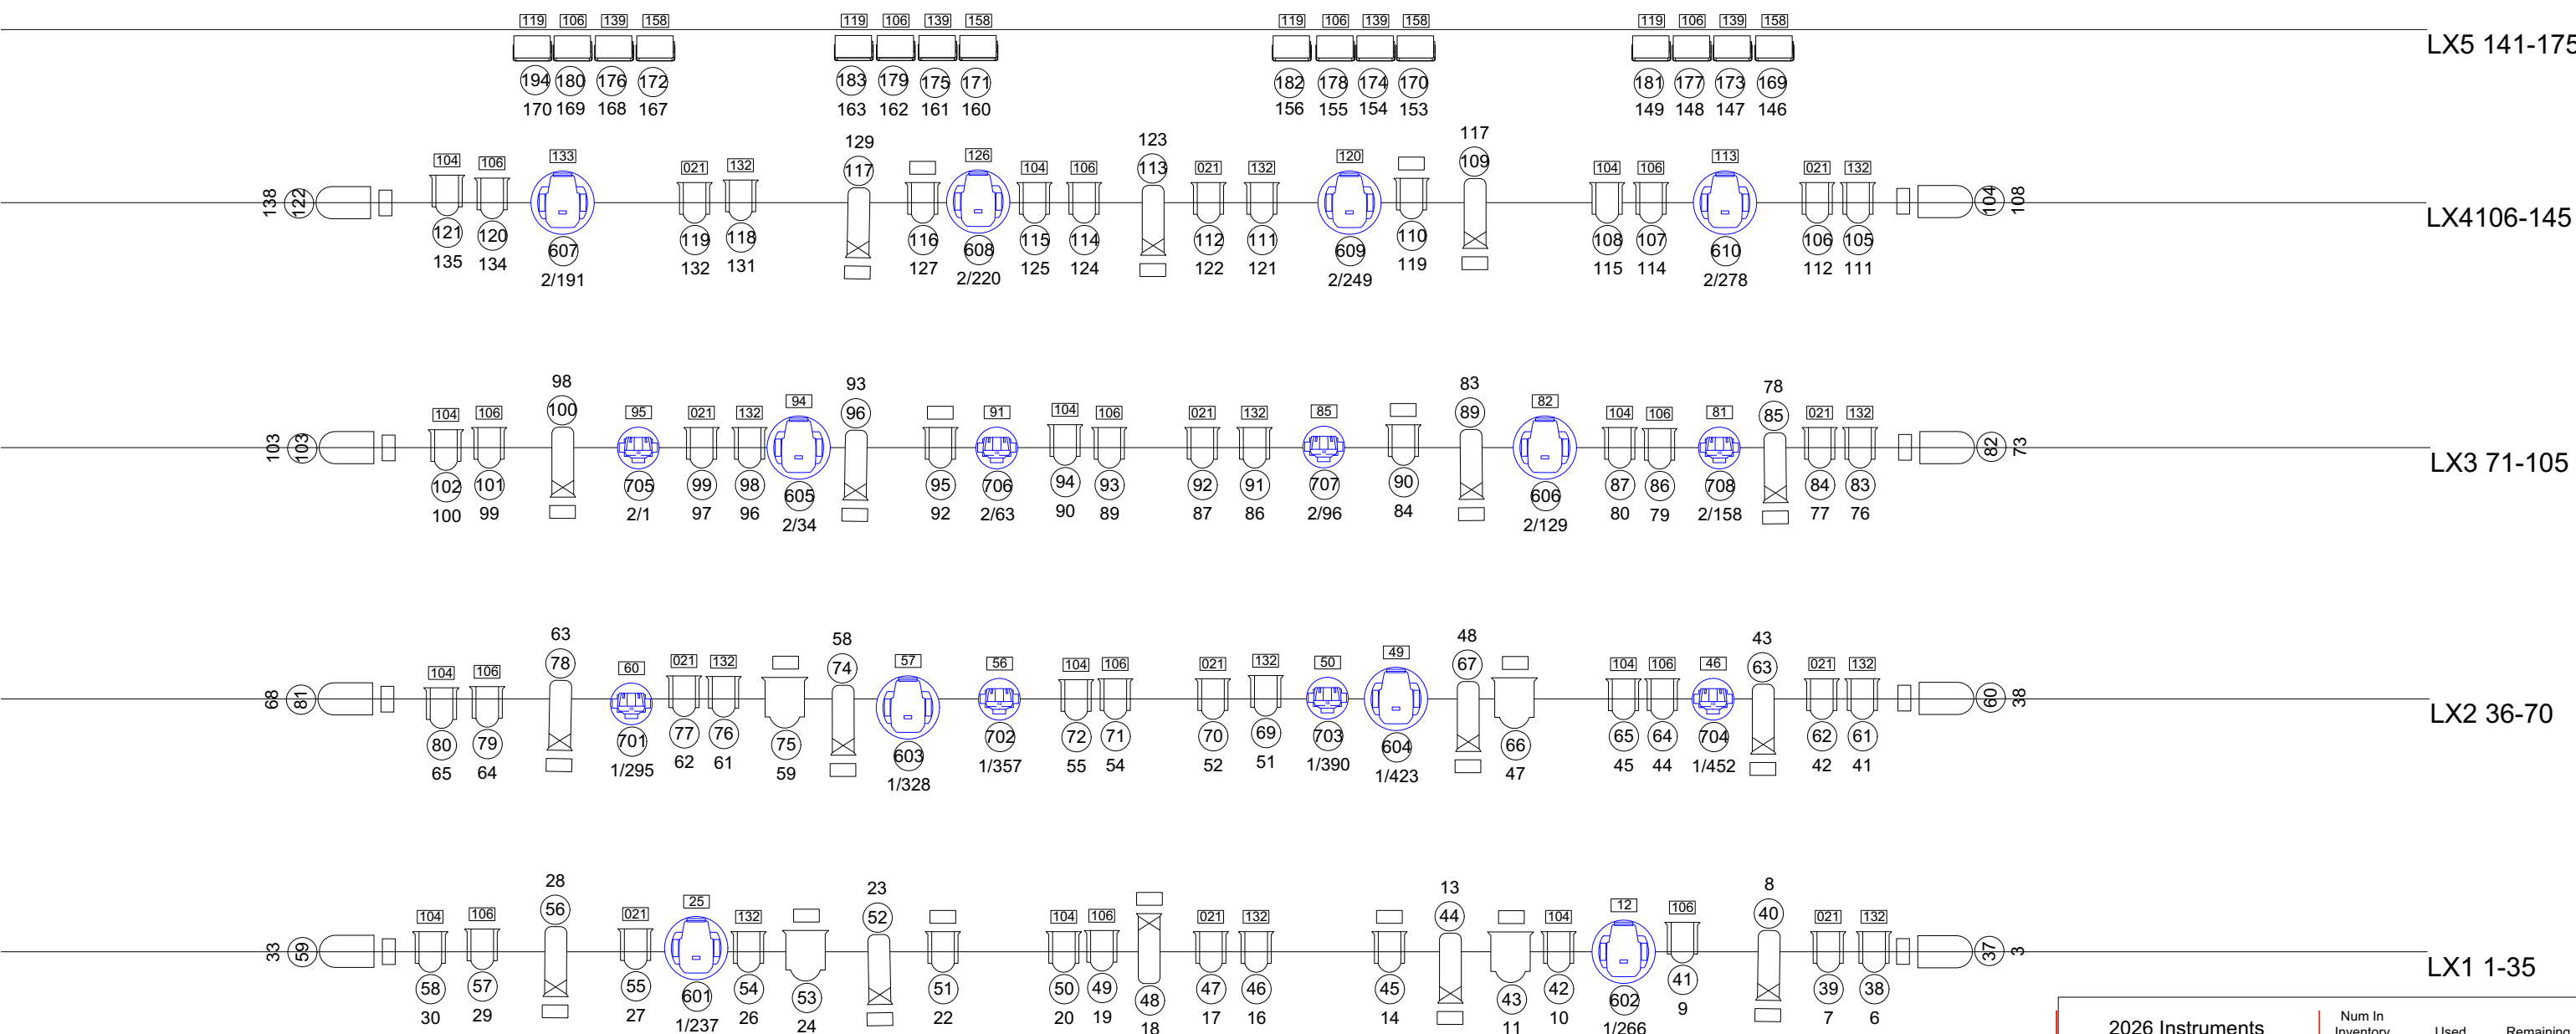

LX5 141-175

LX4 106-145

LX3 71-105

LX2 36-70

LX1 1-35

2026 Instruments		Num In Inventory	Used	Remaining
	Selecon Zoom 12-28"	29	29	0
	7" 1.2K Fresnel	68	68	0
	PAR 64 CP62	8	8	0
	Iris 1250w	4	4	0
	Maverick force S spot	10	10	0
	Rogue R2X wash	8	8	0
	Robe T11 profile	2	2	0
	Selecon 2K Fresnel 10"	6	6	0

Legend

Chris James		132 Blue
Colour		021 GoldAmber
		106 Red
Dimmer		158 Amber
Circuit Number	Universe / Address	104 Yellow
		139 Green
		119 Dark Blue

Truss is in front of the orchestra pit

Regent Theatre LX & LED 2026v6 blue.vwx

Scale: 1:50

Circle rail circuit numbers
1-6 7 through 44 45-50

Arch lights dimmer 27
through 30

LED Fixtures indicated in Blue
are not included within the hire contract.

Please contact us for current pricing