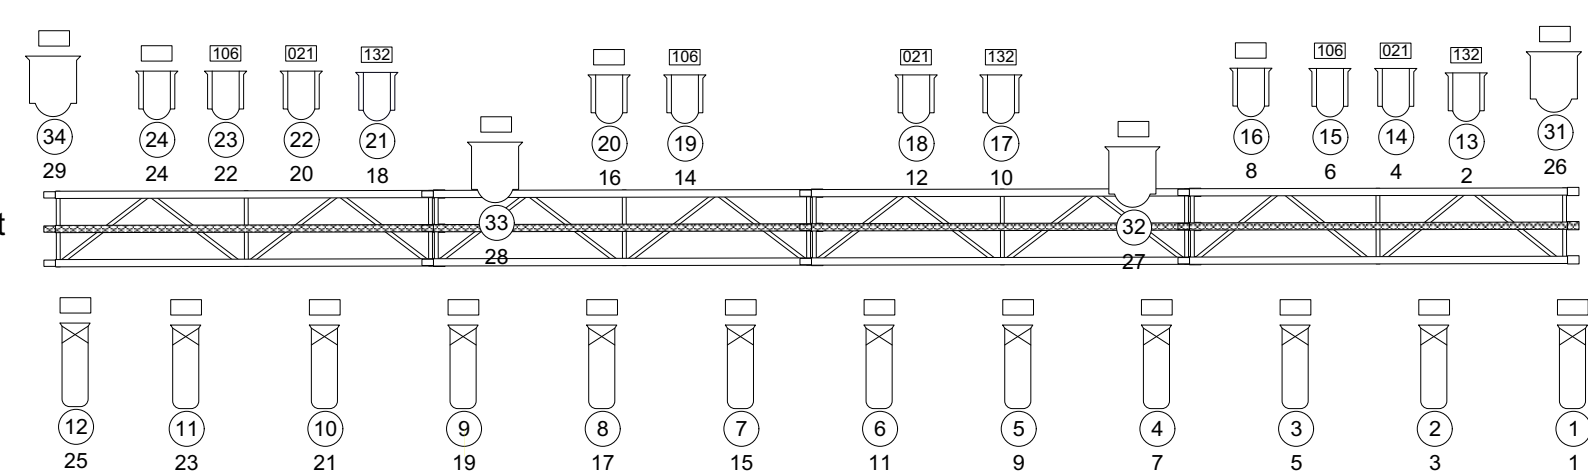

LX5 141-175

LX4 106-145

LX3 71-105

LX2 36-70

LX1 1-35

2026 Instruments		Num In Inventory	Used	Remaining
	Selecon Zoom 12-28"	29	29	0
	7" 1.2K Fresnel	68	68	0
	PAR 64 CP62	8	8	0
	Iris 1250w	4	4	0
	Maverick force S spot	10	10	0
	Rogue R2X wash	8	8	0
	Robe T11 profile	2	2	0
	Selecon 2K Fresnel 10"	6	6	0

Legend

Chris James		132 Blue
Colour		021 GoldAmber
		106 Red
Dimmer		158 Amber
Circuit Number	Universe / Address	104 Yellow
		139 Green
		119 Dark Blue

Truss is in front of the orchestra pit

Regent Theatre LX & LED 2026v6 blue.vwx

Scale: 1:50

Circle rail circuit numbers
1-6 7 through 44 45-50

Arch lights dimmer 27
through 30

LED Fixtures indicated in Blue
are not included within the hire contract.

Please contact us for current pricing