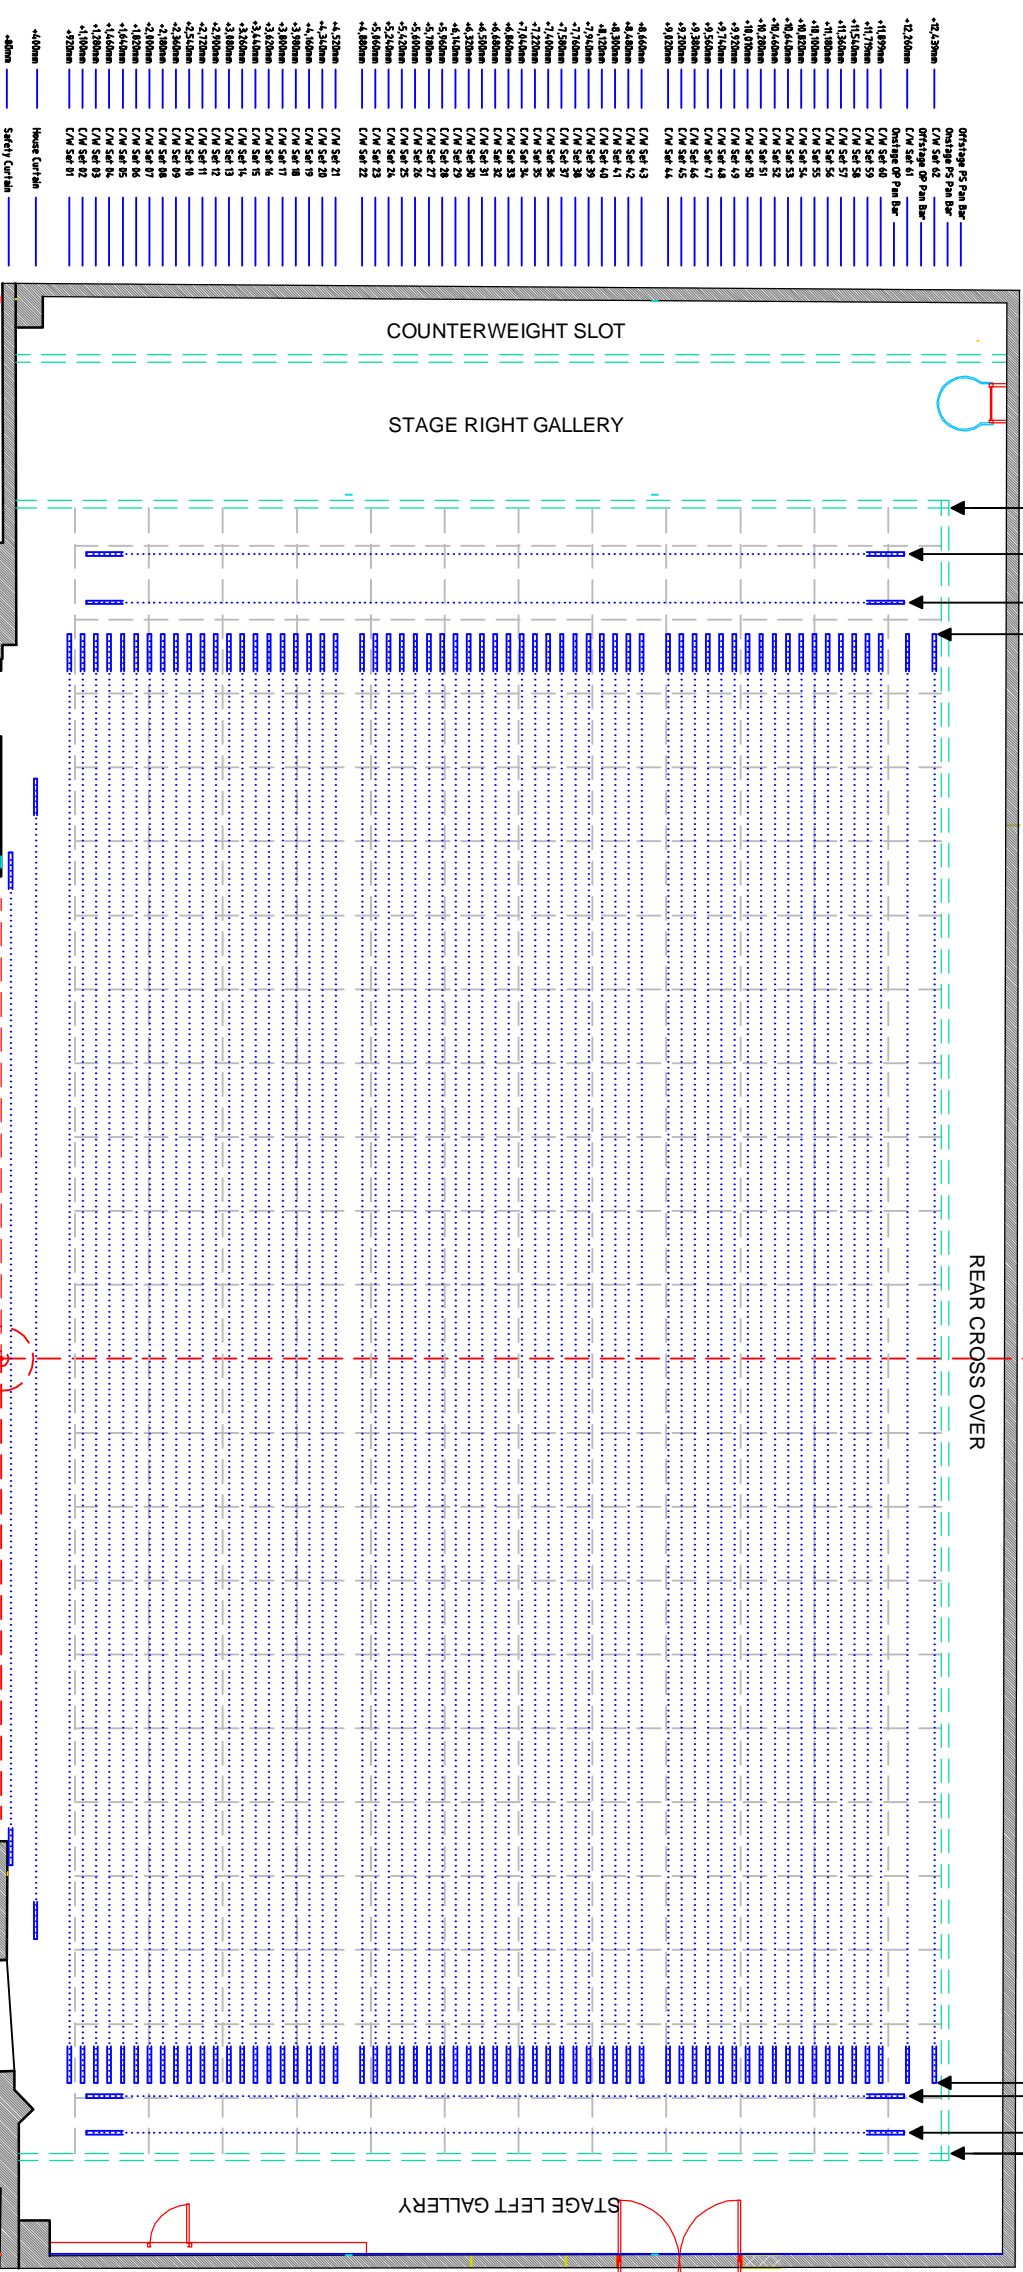

Stage Centre Line

LINE OF STAGE RIGHT GALLERY RAIL 11510
LINE OF STAGE LEFT GALLERY RAIL 10750

LINE OF STAGE RIGHT OUTER PANORAMA BAR 10885
LINE OF STAGE LEFT OUTER PANORAMA BAR 10475

LINE OF STAGE RIGHT INNER PANORAMA BAR 10235
LINE OF STAGE LEFT INNER PANORAMA BAR 9975

BATTEN LENGTH 19600

REAR CROSS OVER

COUNTERWEIGHT SLOT
STAGE RIGHT GALLERY

STAGE LEFT GALLERY

SET NUMBER
DISTANCE FROM SETTING LINE

STORE ROOM

ORCHESTRA PIT

EGRESS ROUTE

THE OTAGO THEATRE TRUST
REGENT THEATRE - DUNEDIN

THEATRE ADVISORY SERVICES
J.W. & B.A. MCKAY LIMITED
55 Michie's Avenue
Ellerslie - Auckland 1051
Phone 579-5244 - Fax 674-992-897
Email jwm@jwm.co.nz

Original Scale (A1) 1:30
Reduced Scale (A2) 1:100
Drawing Number

DATE: / /
DRAWN BY: / /
CHECKED BY: / /
REVISIONS: / /